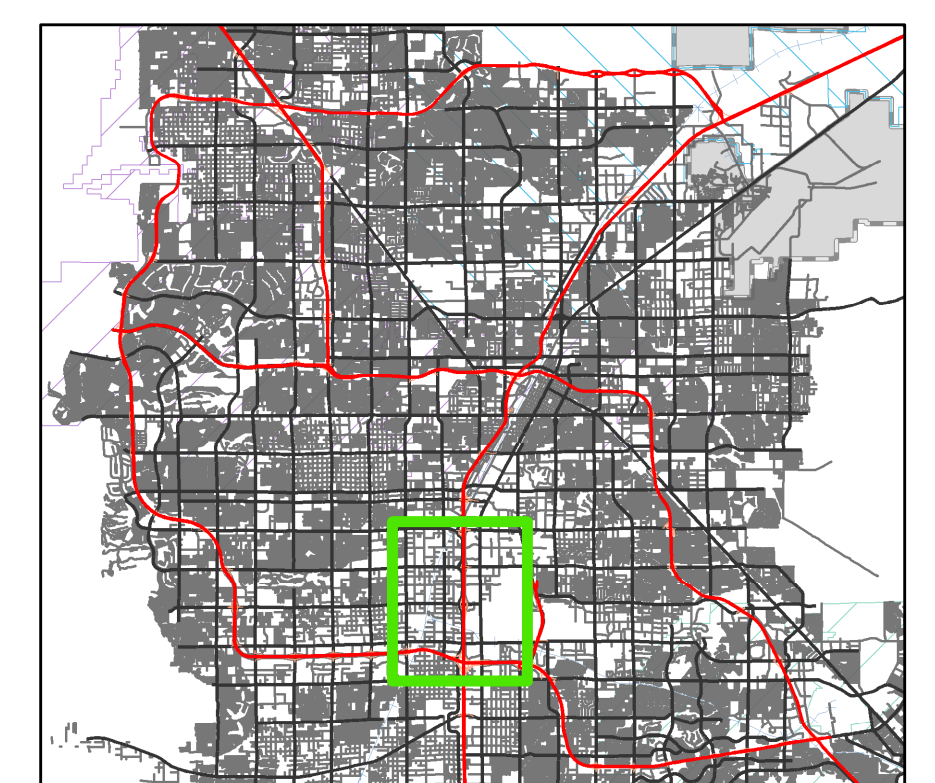

Comprehensive Planning

Stadium District Overview

Map 1a

 Transportation Study Area
(Approx. 6.62 Sq. Miles)

 Land Use Study Area
(Approx. 1.25 Sq. Miles)

 NFL Stadium

Map created on : December 19, 2018

*This information is for display purposes only.
No liability is assumed as to the
accuracy of the data delineated hereon.*